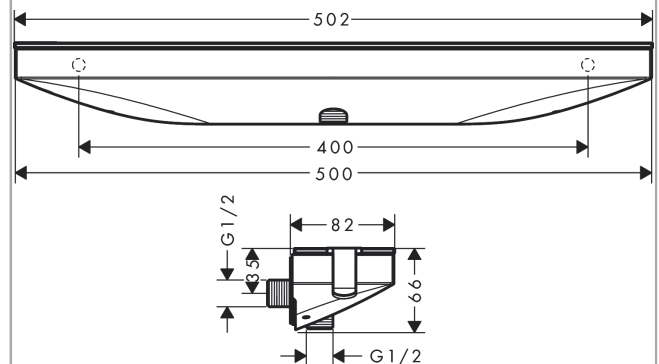

Scale drawing