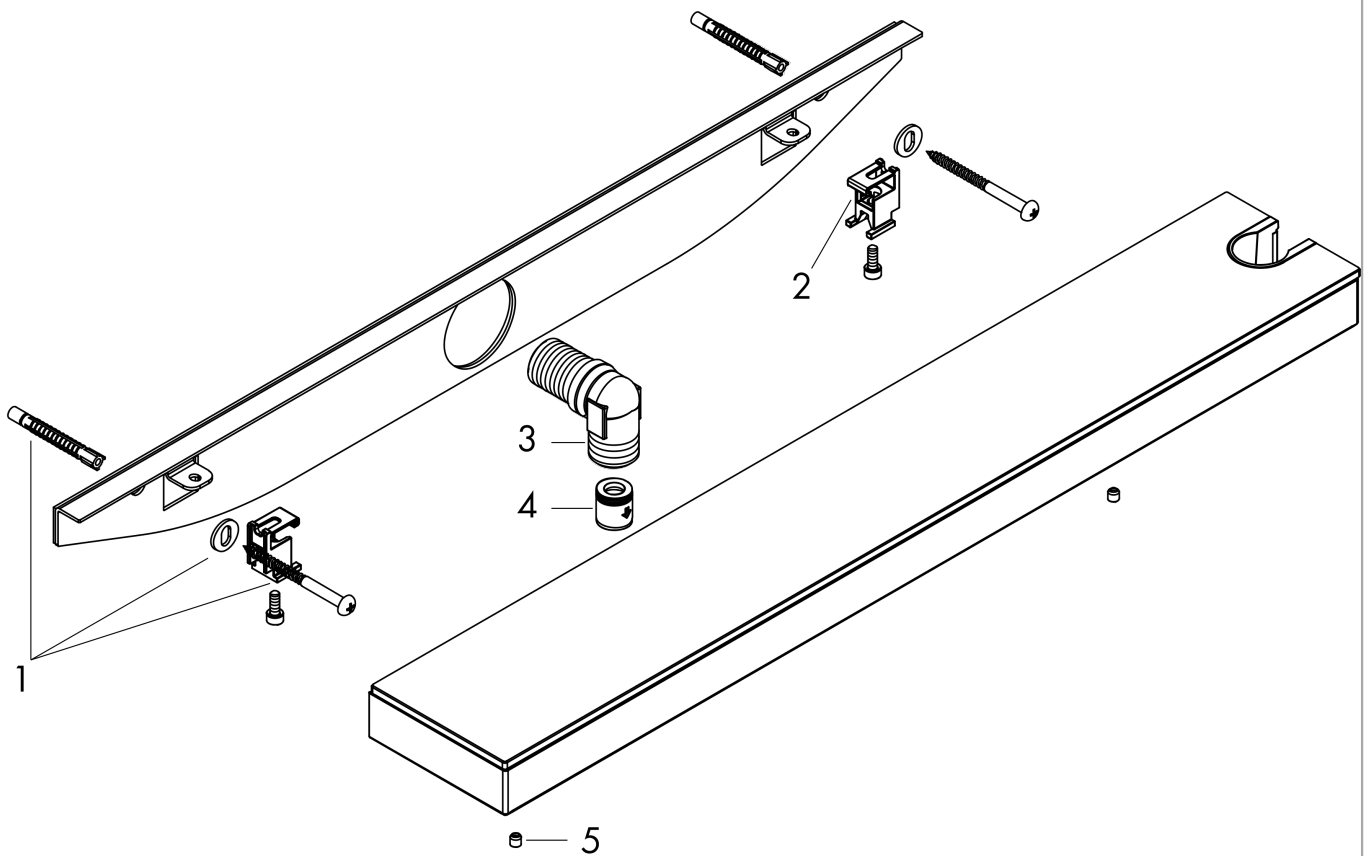

Rainfinity
Wall outlet Porter 500 with shower holder and shower shelf right
Surfaces: **Matt White**   Article Number: **26858700**

Exploded Drawing

Year of production: >07/19

Rainfinity
Wall outlet Porter 500 with shower holder and shower shelf right
Surfaces: **Matt White**   Article Number: **26858700**

Spare part list

Year of production: >07/19

Pos.	Description	Article Number	Price	PU
1	mounting set	96179000	-	1
2	mounting set	93661000	-	1
3	hose connection angel	93662000	-	1
4	set of non return valves DW 15	94074000	-	1
5	screw cover	95181000	-	1